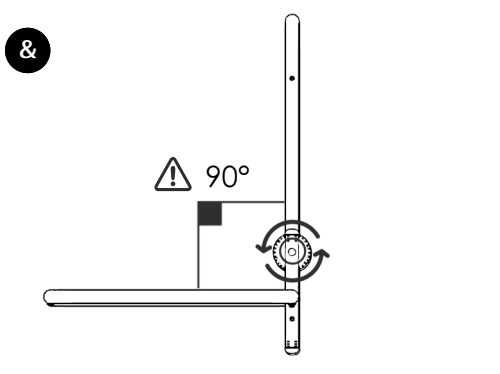

G3 + PERUZZO
LIVE YOUR EMOTIONS

23.GP1000/23.GP1001

www.peruzzosrl.com

Peruzzo s.r.l. - Via Meucci 115 - Rossano Veneto (Vicenza) - Italy

Detail	P.numb./ Qty	Detail	P.numb./ Qty	Detail	P.numb./ Qty
	Pcs: 1 PartNumber: P0220198-00		Pcs: 2 PartNumber: P0300182-00		Pcs: 4 PartNumber: M6X90MM
	Pcs: 1 PartNumber: P0220197-00 *23.GP1001 Not included		Pcs: 2 PartNumber: P0300183-00		Pcs: 2 PartNumber: P0510040-00
	Pcs: 2 PartNumber: 24.004		Pcs: 2 PartNumber: P0300027-00		Pcs: 4 PartNumber: P0400008-00
	Pcs: 4 PartNumber: ADAP- TER		Pcs: 2 PartNumber: KEY		Pcs: 4 PartNumber: P0400017-00
			Pcs: 2 PartNumber: P0800043-00		Pcs: 2 PartNumber: P0400007-00

Pcs: 2
PartNumber:
24.004

Pcs: 4
PartNumber:
M6X90MM

Pcs: 4
PartNumber:
ADAPTER

Pcs: 4
PartNumber:
P0300037-00

Pcs: 4
PartNumber:
P0400017-00

Pcs: 4
PartNumber:
P0400008-00

 Pcs: 2
 PartNumber:
 P0510040-00

Pcs: 2
PartNumber:
24.004

Pcs: 4
PartNumber:
M6X90MM

Pcs: 4
PartNumber:
ADAPTER

Pcs: 4
PartNumber:
P0300037-00

Pcs: 4
PartNumber:
P0400017-00

Pcs: 4
PartNumber:
P0400008-00

23.GP1000

Max. 60Kg