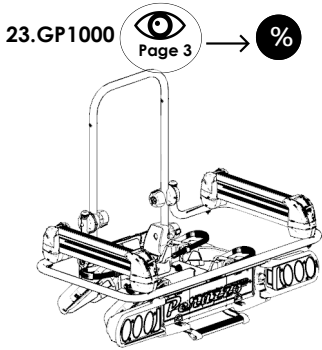

G3 + PERUZZO
LIVE YOUR EMOTIONS

23.GP1000/23.GP1001

www.peruzzosrl.com

Peruzzo s.r.l. - Via Meucci 115 - Rossano Veneto (Vicenza) - Italy

Detail	P.numb./ Qty	Detail	P.numb./ Qty	Detail	P.numb./ Qty
	Pcs: 1 PartNumber: P0220198-00		Pcs: 2 PartNumber: P0300182-00		Pcs: 4 PartNumber: M6X90MM
	Pcs: 1 PartNumber: P0220197-00 *23.GP1001 Not included		Pcs: 2 PartNumber: P0300183-00		Pcs: 2 PartNumber: P0510040-00
	Pcs: 2 PartNumber: 24.004		Pcs: 2 PartNumber: P0300027-00		Pcs: 4 PartNumber: P0400008-00
	Pcs: 4 PartNumber: ADAP- TER		Pcs: 2 PartNumber: KEY		Pcs: 4 PartNumber: P0400017-00
			Pcs: 2 PartNumber: P0800043-00		Pcs: 2 PartNumber: P0400007-00

Pcs: 2
PartNumber:
24.004

Pcs: 4
PartNumber:
M6X90MM

Pcs: 4
PartNumber:
ADAPTER

Pcs: 4
PartNumber:
P0300037-00

Pcs: 4
PartNumber:
P0400017-00

Pcs: 4
PartNumber:
P0400008-00

 Pcs: 2
 PartNumber:
 P0510040-00

 Pcs: 2
 PartNumber:
 P0300183-00
 Pcs: 2
 PartNumber:
 P0300027-00

 Pcs: 2
 PartNumber:
 P0300182-00
 Pcs: 2
 PartNumber:
 P0400007-00

 Pcs: 2
 PartNumber:
 P0400010-00

- Pcs: 4
PartNumber:
M6X90MM
- Pcs: 4
PartNumber:
ADAPTER
- Pcs: 4
PartNumber:
P0300037-00
- Pcs: 4
PartNumber:
P0400017-00
- Pcs: 4
PartNumber:
P0400008-00

Pcs: 2
PartNumber:
24.004

Pcs: 4
PartNumber:
M6X90MM

Pcs: 4
PartNumber:
ADAPTER

Pcs: 4
PartNumber:
P0300037-00

Pcs: 4
PartNumber:
P0400017-00

Pcs: 4
PartNumber:
P0400008-00

23.GP1000

Max. 60Kg