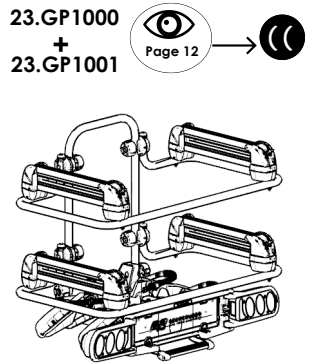

G3 + PERUZZO
LIVE YOUR EMOTIONS

23.GP1000/23.GP1001

www.peruzzosrl.com

Peruzzo s.r.l. - Via Meucci 115 - Rossano Veneto (Vicenza) - Italy

Detail	P.numb./ Qty	Detail	P.numb./ Qty	Detail	P.numb./ Qty
	Pcs: 1 PartNumber: P0220198-00		Pcs: 2 PartNumber: P0300182-00		Pcs: 4 PartNumber: M6X90MM
	Pcs: 1 PartNumber: P0220197-00 *23.GP1001 Not included		Pcs: 2 PartNumber: P0300183-00		Pcs: 2 PartNumber: P0510040-00
	Pcs: 2 PartNumber: 24.004		Pcs: 2 PartNumber: P0300027-00		Pcs: 4 PartNumber: P0400008-00
	Pcs: 4 PartNumber: ADAP- TER		Pcs: 2 PartNumber: KEY		Pcs: 4 PartNumber: P0400017-00
			Pcs: 2 PartNumber: P0800043-00		Pcs: 2 PartNumber: P0400007-00

Pcs: 2
PartNumber:
24.004

Pcs: 4
PartNumber:
M6X90MM

Pcs: 4
PartNumber:
ADAPTER

Pcs: 4
PartNumber:
P0300037-00

Pcs: 4
PartNumber:
P0400017-00

Pcs: 4
PartNumber:
P0400008-00

 Pcs: 2
 PartNumber:
 P0510040-00

 Pcs: 2
 PartNumber:
 P0300183-00
 Pcs: 2
 PartNumber:
 P0300027-00

 Pcs: 2
 PartNumber:
 P0300182-00
 Pcs: 2
 PartNumber:
 P0400007-00

 Pcs: 2
 PartNumber:
 P0400010-00

- Pcs: 4
PartNumber:
M6X90MM
- Pcs: 4
PartNumber:
ADAPTER
- Pcs: 4
PartNumber:
P0300037-00
- Pcs: 4
PartNumber:
P0400017-00
- Pcs: 4
PartNumber:
P0400008-00

Pcs: 2
PartNumber:
24.004

Pcs: 4
PartNumber:
M6X90MM

Pcs: 4
PartNumber:
ADAPTER

Pcs: 4
PartNumber:
P0300037-00

Pcs: 4
PartNumber:
P0400017-00

Pcs: 4
PartNumber:
P0400008-00

23.GP1000

Max. 60Kg