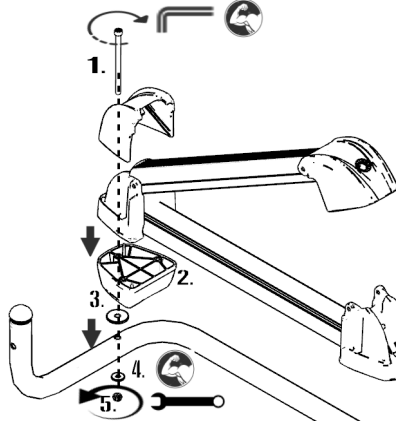

G3 + PERUZZO
LIVE YOUR EMOTIONS

23.GP1000/23.GP1001

www.peruzzosrl.com

Peruzzo s.r.l. - Via Meucci 115 - Rossano Veneto (Vicenza) - Italy

Detail	P.numb./ Qty	Detail	P.numb./ Qty	Detail	P.numb./ Qty
	Pcs: 1 PartNumber: P0220198-00		Pcs: 2 PartNumber: P0300182-00		Pcs: 4 PartNumber: M6X90MM
	Pcs: 1 PartNumber: P0220197-00 *23.GP1001 Not included		Pcs: 2 PartNumber: P0300183-00		Pcs: 2 PartNumber: P0510040-00
	Pcs: 2 PartNumber: 24.004		Pcs: 2 PartNumber: P0300027-00		Pcs: 4 PartNumber: P0400008-00
	Pcs: 4 PartNumber: ADAP- TER		Pcs: 2 PartNumber: KEY		Pcs: 4 PartNumber: P0400017-00
			Pcs: 2 PartNumber: P0800043-00		Pcs: 2 PartNumber: P0400007-00

Pcs: 2
PartNumber:
24.004

Pcs: 4
PartNumber:
M6X90MM

Pcs: 4
PartNumber:
ADAPTER

Pcs: 4
PartNumber:
P0300037-00

Pcs: 4
PartNumber:
P0400017-00

Pcs: 4
PartNumber:
P0400008-00

 Pcs: 2
 PartNumber:
 P0510040-00

 Pcs: 2
 PartNumber:
 P0300183-00
 Pcs: 2
 PartNumber:
 P0300027-00

 Pcs: 2
 PartNumber:
 P0300182-00
 Pcs: 2
 PartNumber:
 P0400007-00

 Pcs: 2
 PartNumber:
 P0400010-00

- Pcs: 4
PartNumber:
M6X90MM
- Pcs: 4
PartNumber:
ADAPTER
- Pcs: 4
PartNumber:
P0300037-00
- Pcs: 4
PartNumber:
P0400017-00
- Pcs: 4
PartNumber:
P0400008-00

Pcs: 2
PartNumber:
24.004

Pcs: 4
PartNumber:
M6X90MM

Pcs: 4
PartNumber:
ADAPTER

Pcs: 4
PartNumber:
P0300037-00

Pcs: 4
PartNumber:
P0400017-00

Pcs: 4
PartNumber:
P0400008-00

23.GP1000

Max. 60Kg