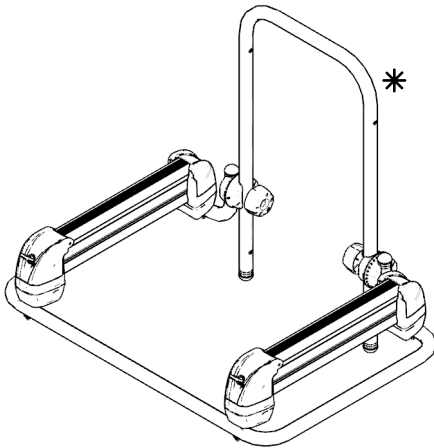

G3 + PERUZZO
LIVE YOUR EMOTIONS

23.GP1000/23.GP1001

www.peruzzosrl.com

Peruzzo s.r.l. - Via Meucci 115 - Rossano Veneto (Vicenza) - Italy

Detail	P.numb./ Qty	Detail	P.numb./ Qty	Detail	P.numb./ Qty
	Pcs: 1 PartNumber: P0220198-00		Pcs: 2 PartNumber: P0300182-00		Pcs: 4 PartNumber: M6X90MM
	Pcs: 1 PartNumber: P0220197-00 *23.GP1001 Not included		Pcs: 2 PartNumber: P0300183-00		Pcs: 2 PartNumber: P0510040-00
	Pcs: 2 PartNumber: 24.004		Pcs: 2 PartNumber: P0300027-00		Pcs: 4 PartNumber: P0400008-00
	Pcs: 4 PartNumber: ADAP- TER		Pcs: 2 PartNumber: KEY		Pcs: 4 PartNumber: P0400017-00
			Pcs: 2 PartNumber: P0800043-00		Pcs: 2 PartNumber: P0400007-00

Pcs: 2
PartNumber:
24.004

Pcs: 4
PartNumber:
M6X90MM

Pcs: 4
PartNumber:
ADAPTER

Pcs: 4
PartNumber:
P0300037-00

Pcs: 4
PartNumber:
P0400017-00

Pcs: 4
PartNumber:
P0400008-00

 Pcs: 2
 PartNumber:
 P0510040-00

 Pcs: 2
 PartNumber:
 P0300183-00
 Pcs: 2
 PartNumber:
 P0300027-00

 Pcs: 2
 PartNumber:
 P0300182-00
 Pcs: 2
 PartNumber:
 P0400007-00

 Pcs: 2
 PartNumber:
 P0400010-00

- Pcs: 4
PartNumber:
M6X90MM
- Pcs: 4
PartNumber:
ADAPTER
- Pcs: 4
PartNumber:
P0300037-00
- Pcs: 4
PartNumber:
P0400017-00
- Pcs: 4
PartNumber:
P0400008-00

Pcs: 2
PartNumber:
24.004

Pcs: 4
PartNumber:
M6X90MM

Pcs: 4
PartNumber:
ADAPTER

Pcs: 4
PartNumber:
P0300037-00

Pcs: 4
PartNumber:
P0400017-00

Pcs: 4
PartNumber:
P0400008-00

23.GP1000

Max. 60Kg