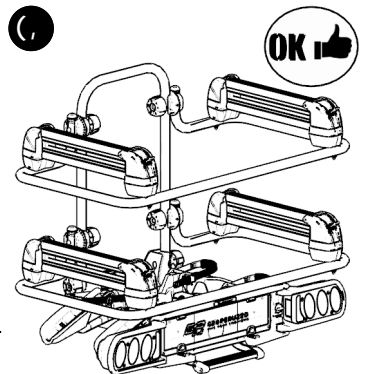

Pcs: 2
PartNumber:
24.004

Pcs: 4
PartNumber:
M6X90MM

Pcs: 4
PartNumber:
ADAPTER

Pcs: 4
PartNumber:
P0300037-00

Pcs: 4
PartNumber:
P0400017-00

Pcs: 4
PartNumber:
P0400008-00

23.GP1000

Max. 60Kg