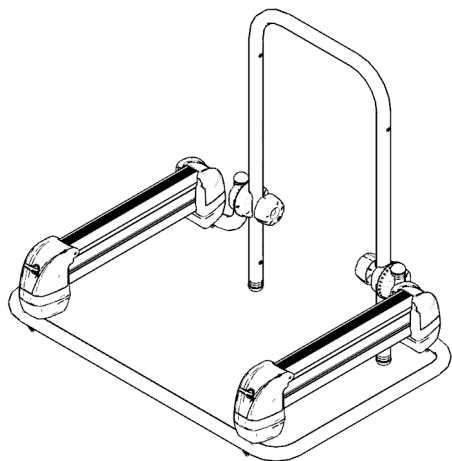

G3 + PERUZZO
LIVE YOUR EMOTIONS

23.GP1000/23.GP1001

www.peruzzosrl.com

Peruzzo s.r.l. - Via Meucci 115 - Rossano Veneto (Vicenza) - Italy

Detail	P.numb./ Qty	Detail	P.numb./ Qty	Detail	P.numb./ Qty
	Pcs: 1 PartNumber: P0220198-00		Pcs: 2 PartNumber: P0300182-00		Pcs: 4 PartNumber: M6X90MM
	Pcs: 1 PartNumber: P0220197-00 *23.GP1001 Not included		Pcs: 2 PartNumber: P0300183-00		Pcs: 2 PartNumber: P0510040-00
	Pcs: 2 PartNumber: 24.004		Pcs: 2 PartNumber: P0300027-00		Pcs: 4 PartNumber: P0400008-00
	Pcs: 4 PartNumber: ADAP- TER		Pcs: 2 PartNumber: KEY		Pcs: 4 PartNumber: P0400017-00
			Pcs: 2 PartNumber: P0800043-00		Pcs: 2 PartNumber: P0400007-00

Pcs: 2
PartNumber:
24.004

Pcs: 4
PartNumber:
M6X90MM

Pcs: 4
PartNumber:
ADAPTER

Pcs: 4
PartNumber:
P0300037-00

Pcs: 4
PartNumber:
P0400017-00

Pcs: 4
PartNumber:
P0400008-00

 Pcs: 2
 PartNumber:
 P0510040-00

 Pcs: 2
 PartNumber:
 P0300183-00
 Pcs: 2
 PartNumber:
 P0300027-00

 Pcs: 2
 PartNumber:
 P0300182-00
 Pcs: 2
 PartNumber:
 P0400007-00

 Pcs: 2
 PartNumber:
 P0400010-00

- Pcs: 4
PartNumber:
M6X90MM
- Pcs: 4
PartNumber:
ADAPTER
- Pcs: 4
PartNumber:
P0300037-00
- Pcs: 4
PartNumber:
P0400017-00
- Pcs: 4
PartNumber:
P0400008-00

Pcs: 2
PartNumber:
24.004

Pcs: 4
PartNumber:
M6X90MM

Pcs: 4
PartNumber:
ADAPTER

Pcs: 4
PartNumber:
P0300037-00

Pcs: 4
PartNumber:
P0400017-00

Pcs: 4
PartNumber:
P0400008-00

23.GP1000

Max. 60Kg