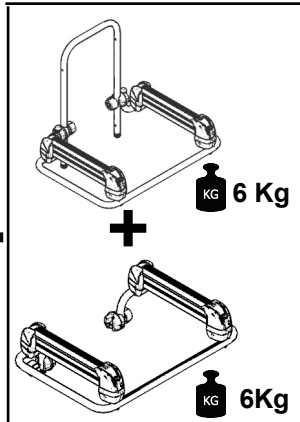

Pcs: 2
PartNumber:
24.004

Pcs: 4
PartNumber:
M6X90MM

Pcs: 4
PartNumber:
ADAPTER

Pcs: 4
PartNumber:
P0300037-00

Pcs: 4
PartNumber:
P0400017-00

Pcs: 4
PartNumber:
P0400008-00

23.GP1000

Max. 60Kg

=

Max. 54 Kg

23.GP1000 + 23.GP1001

Max. 60 Kg

-

=

Max. 48Kg

23.GP1001

Max. 45Kg

-

=

Max. 39 Kg