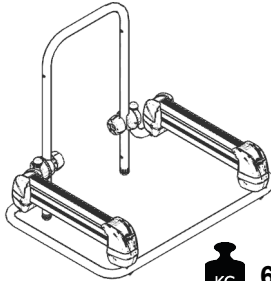

Pcs: 2
PartNumber:
24.004

Pcs: 4
PartNumber:
M6X90MM

Pcs: 4
PartNumber:
ADAPTER

Pcs: 4
PartNumber:
P0300037-00

Pcs: 4
PartNumber:
P0400017-00

Pcs: 4
PartNumber:
P0400008-00

23.GP1000

Max. 60Kg

=

Max. 54 Kg

23.GP1000 + 23.GP1001

Max. 60 Kg

-

=

Max. 48Kg

23.GP1001